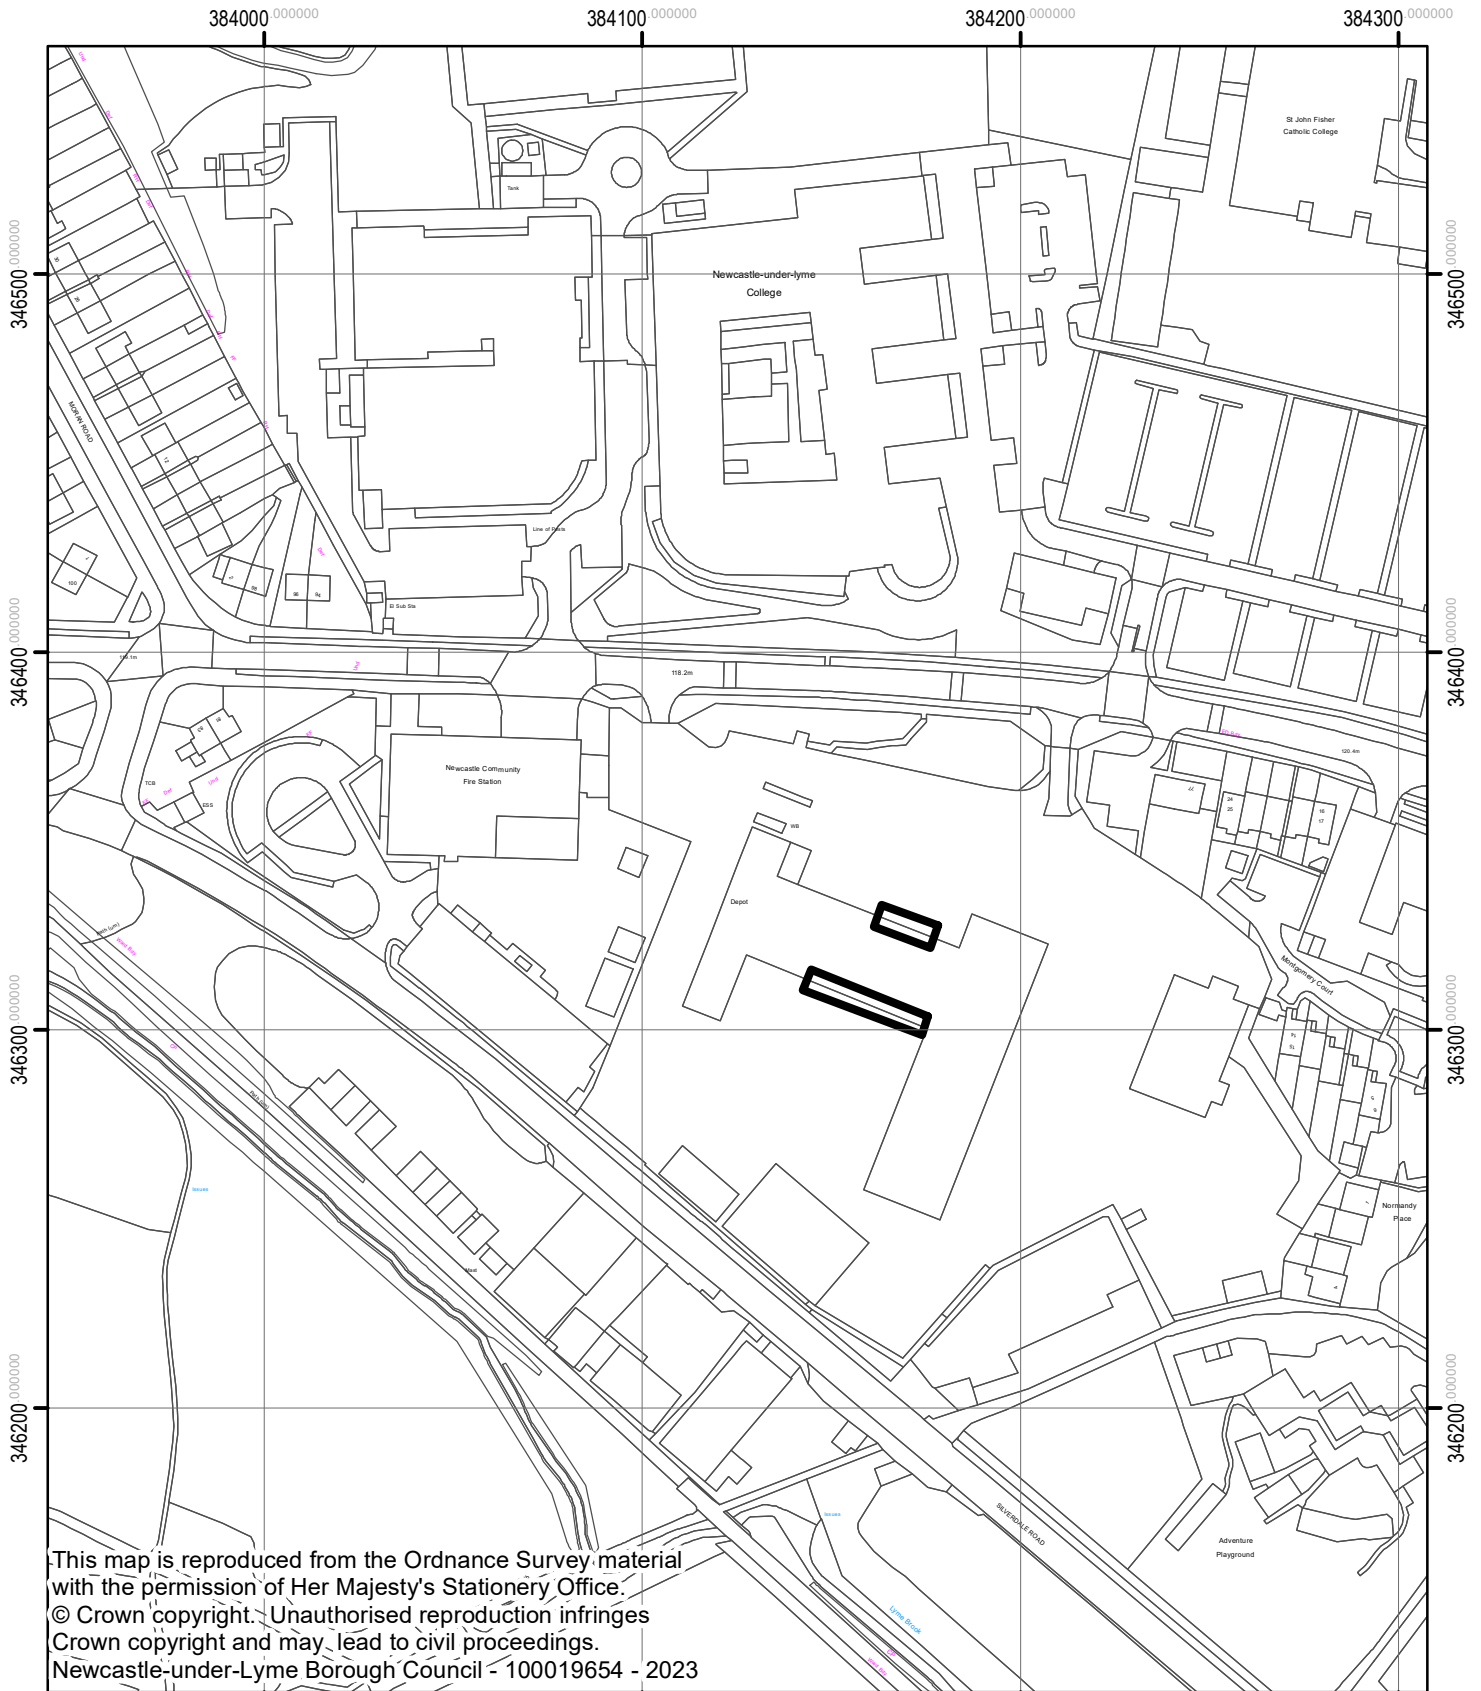

23/00949/DEEM3

Newcastle Under Lyme Borough Council Depot  
Knutton Lane  
Knutton

This map is reproduced from the Ordnance Survey material with the permission of Her Majesty's Stationery Office.  
© Crown copyright. Unauthorised reproduction infringes Crown copyright and may lead to civil proceedings.  
Newcastle-under-Lyme Borough Council - 100019654 - 2023